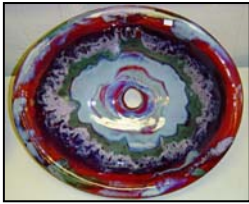

Round

Oval

Vessel

Designer

Many colors and patterns are available with these sinks.

When a sink is ordered, it may take as long as 2-3 months, depending on Tony's backlog and show schedule.

He must allow for drying time and the different firings each piece must go through.

They come with or without overflows.

They may be set on top of the countertop, or set down into the tile.

Vessel sinks sit high above the countertop, much as a bowl would sit on a tabletop. These usually don't have overflows, although some people request that they do.